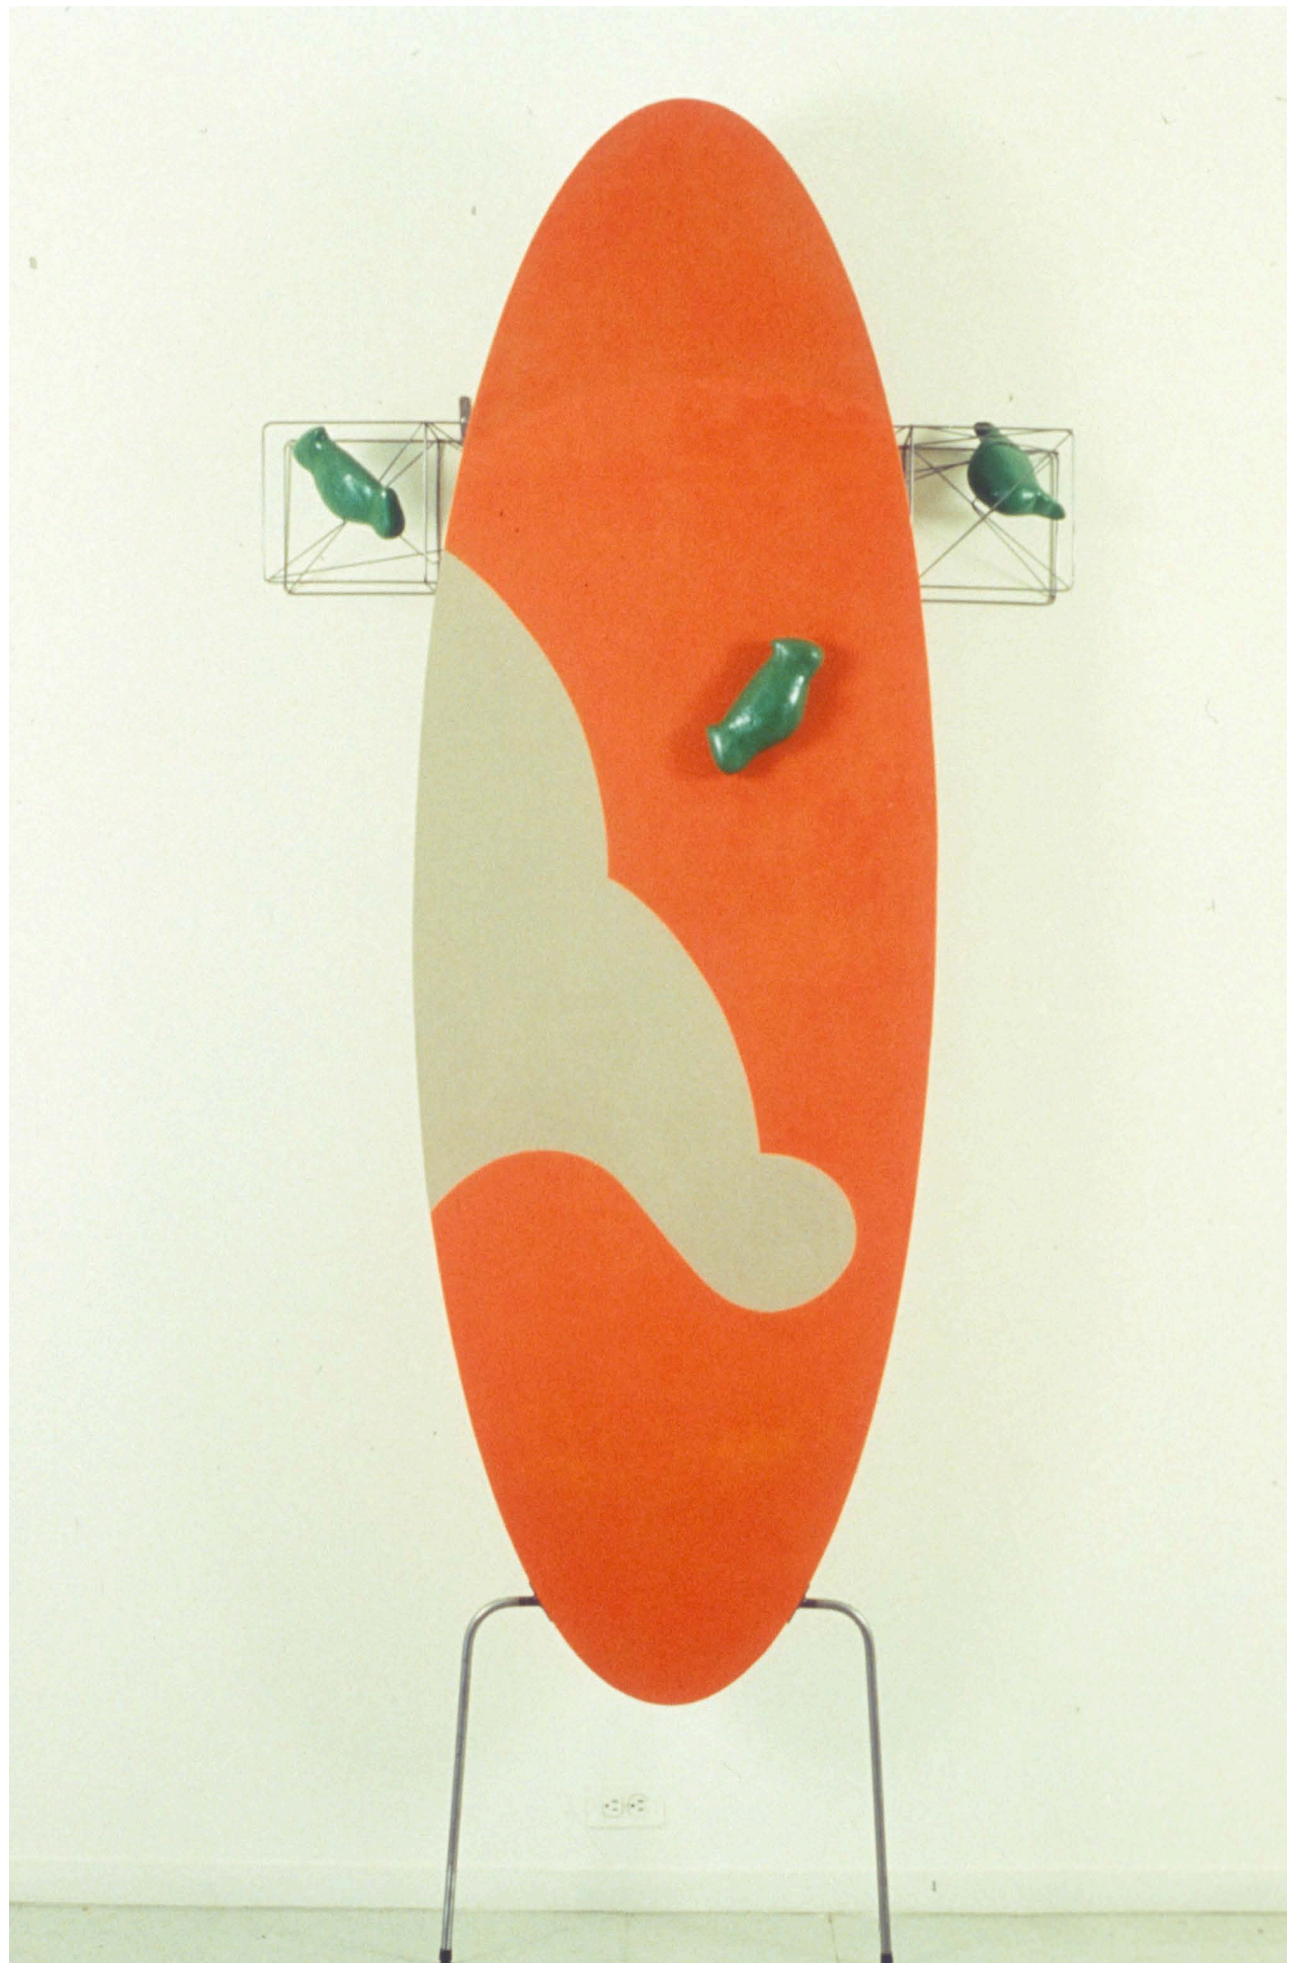

POSTMASTERS INSTALLATION VIEW

INSTALLATION VIEW  
EACH: 104"X45"X11", OIL ON LINEN AND CAST ALUMINUM, 1988

ART PEPPER RIDES JOHN DEERE  
104"X45"X11", OIL ON LINEN AND CAST ALUMINUM, 1988

ART PEPPER RIDES JOHN DEERE  
104"X45"X11", OIL ON LINEN AND CAST ALUMINUM, 1988

ART PEPPER RIDES JOHN DEERE  
104"X45"X11", OIL ON LINEN AND CAST ALUMINUM, 1988

VERTICAL PHANTOM NO. 1  
89"X29X2.75"  
OIL ON LINEN WITH RUBBER MOUNTS, 1989  
IN COLLECTION OF DAVIDSON ALUMINUM, ISRAEL

STICK BEATER  
89"X28"X12.5", OIL ON LINEN, CAST ALUMINUM ON WOODEN BALL, 1989-90

VERTICAL PHANTOM NO. 2  
89"X29", OIL ON LINEN, 1989

LET'S DANCE  
122"X110"X12.5" OIL ON LINEN AND CAST ALUMINUM, 1989