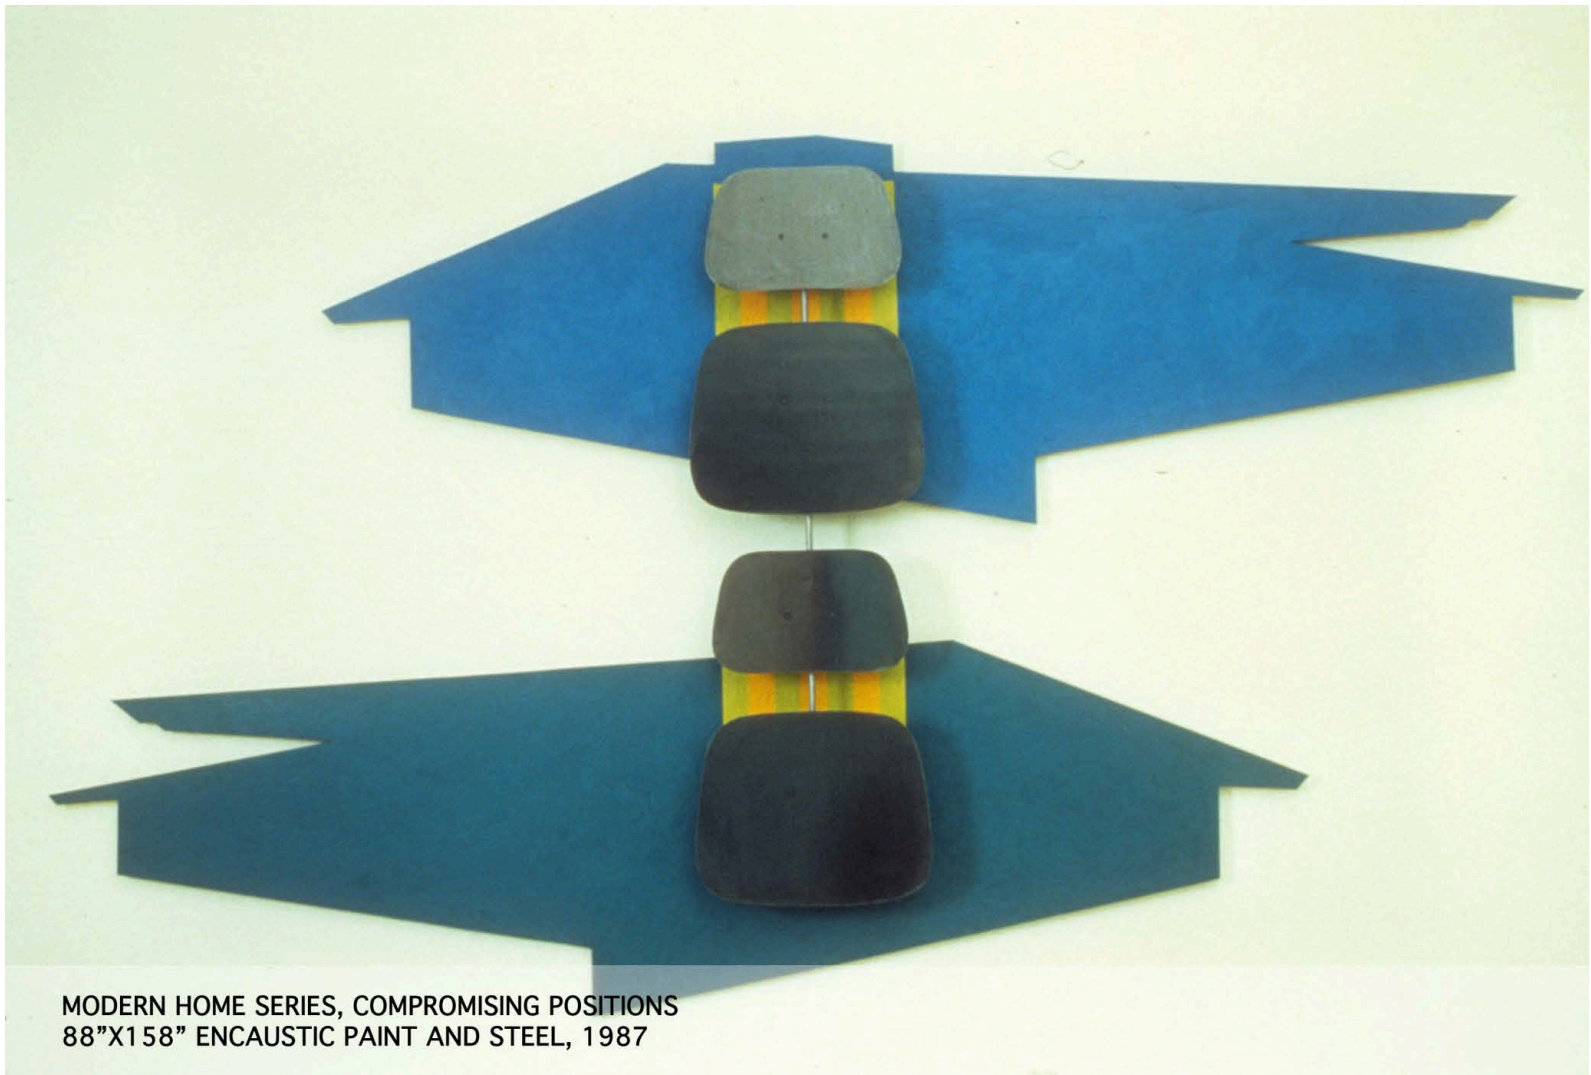

MODERN HOME SERIES, FALLING WATER 1
12'X6', ENCAUSTIC PAINT ON WOOD, 1987

"MODERN HOME SERIES" FALLING WATER II
12'X6' ALUMINUM, 1987
POSTMASTERS

TWO KEYES HOUSES
6'X2' 5/8 ALUMINUM, 1987

AMERICAN HOMES SERIES, TWO KEYES HOUSES
6'X2' 5/8 ALUMINUM, 1987

MODERN HOME SERIES, 6 KEYES HOUSES
6'X2' EACH, ENCAUSTIC PAINT ON WOOD, 1987
POSTMASTERS

MODERN HOME SERIES, COMPROMISING POSITIONS
88"X158" ENCAUSTIC PAINT AND STEEL, 1987

EAMES SERIES NO. 8, 9, & 10
69"X24" PAINT ON WOOD, STEEL ROD, 1987
POSTMASTERS

EAMES SERIES NO. 10
69"X24" PAINT, STEEL ROD, 1987
POSTMASTERS

EAMES SERIES, NO. 8
69"X24" PAINT ON WOOD, STEEL ROD, 1987
POSTMASTERS

EAMES SERIES, NO. 7
69"X24", PAINT, STEEL ROD, 1987
POSTMASTERS

BONNIE
111"X31", ENCAUSTIC ON WOOD AND BUOY 1988