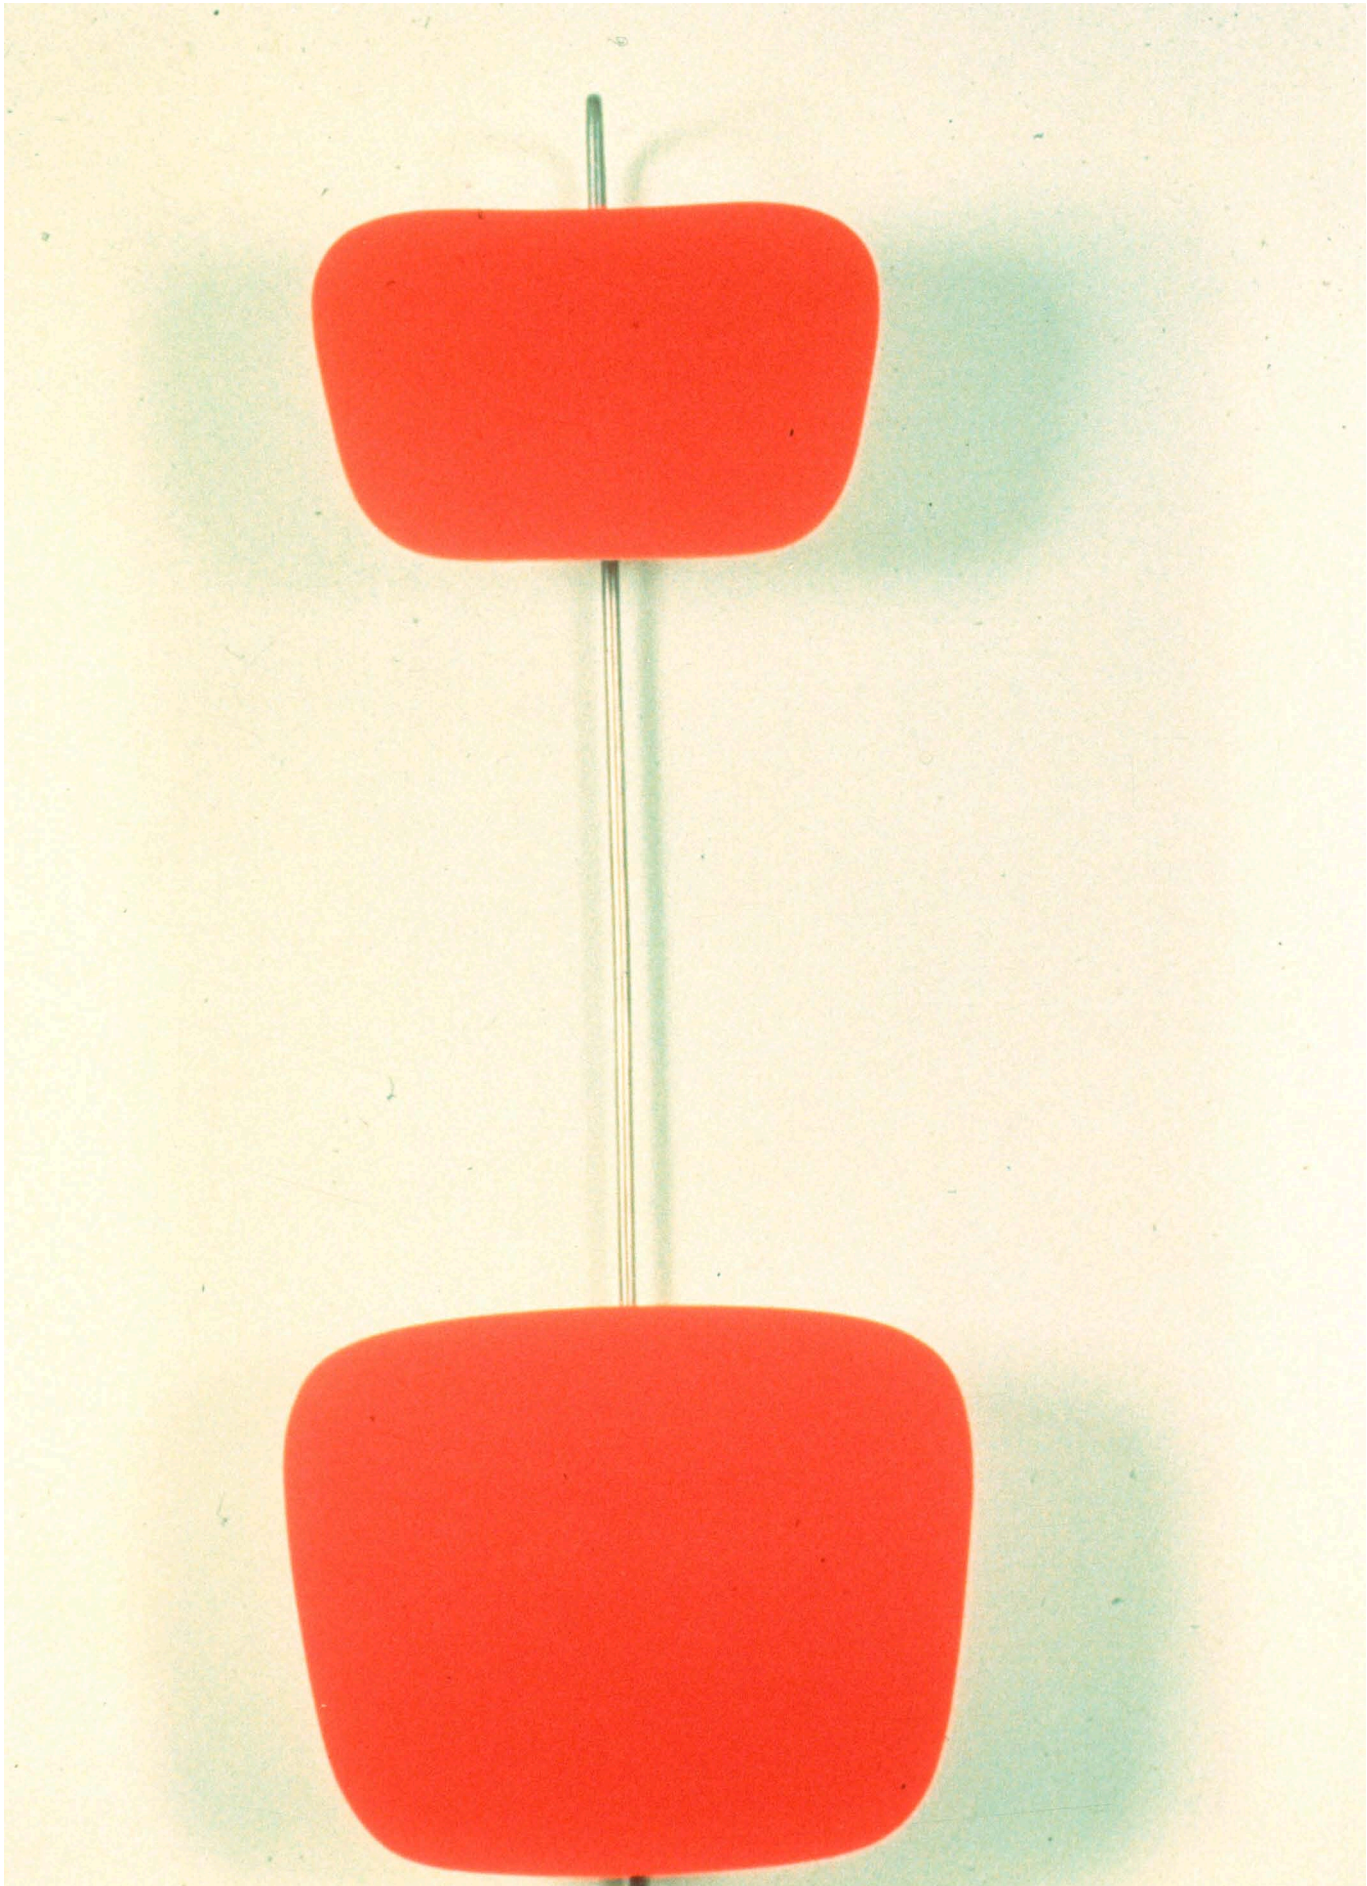

EAMES SERIES, NO. 8
69"X24" PAINT ON WOOD, STEEL ROD, 1987
POSTMASTERS

EAMES SERIES, NO. 7
69"X24", PAINT, STEEL ROD, 1987
POSTMASTERS