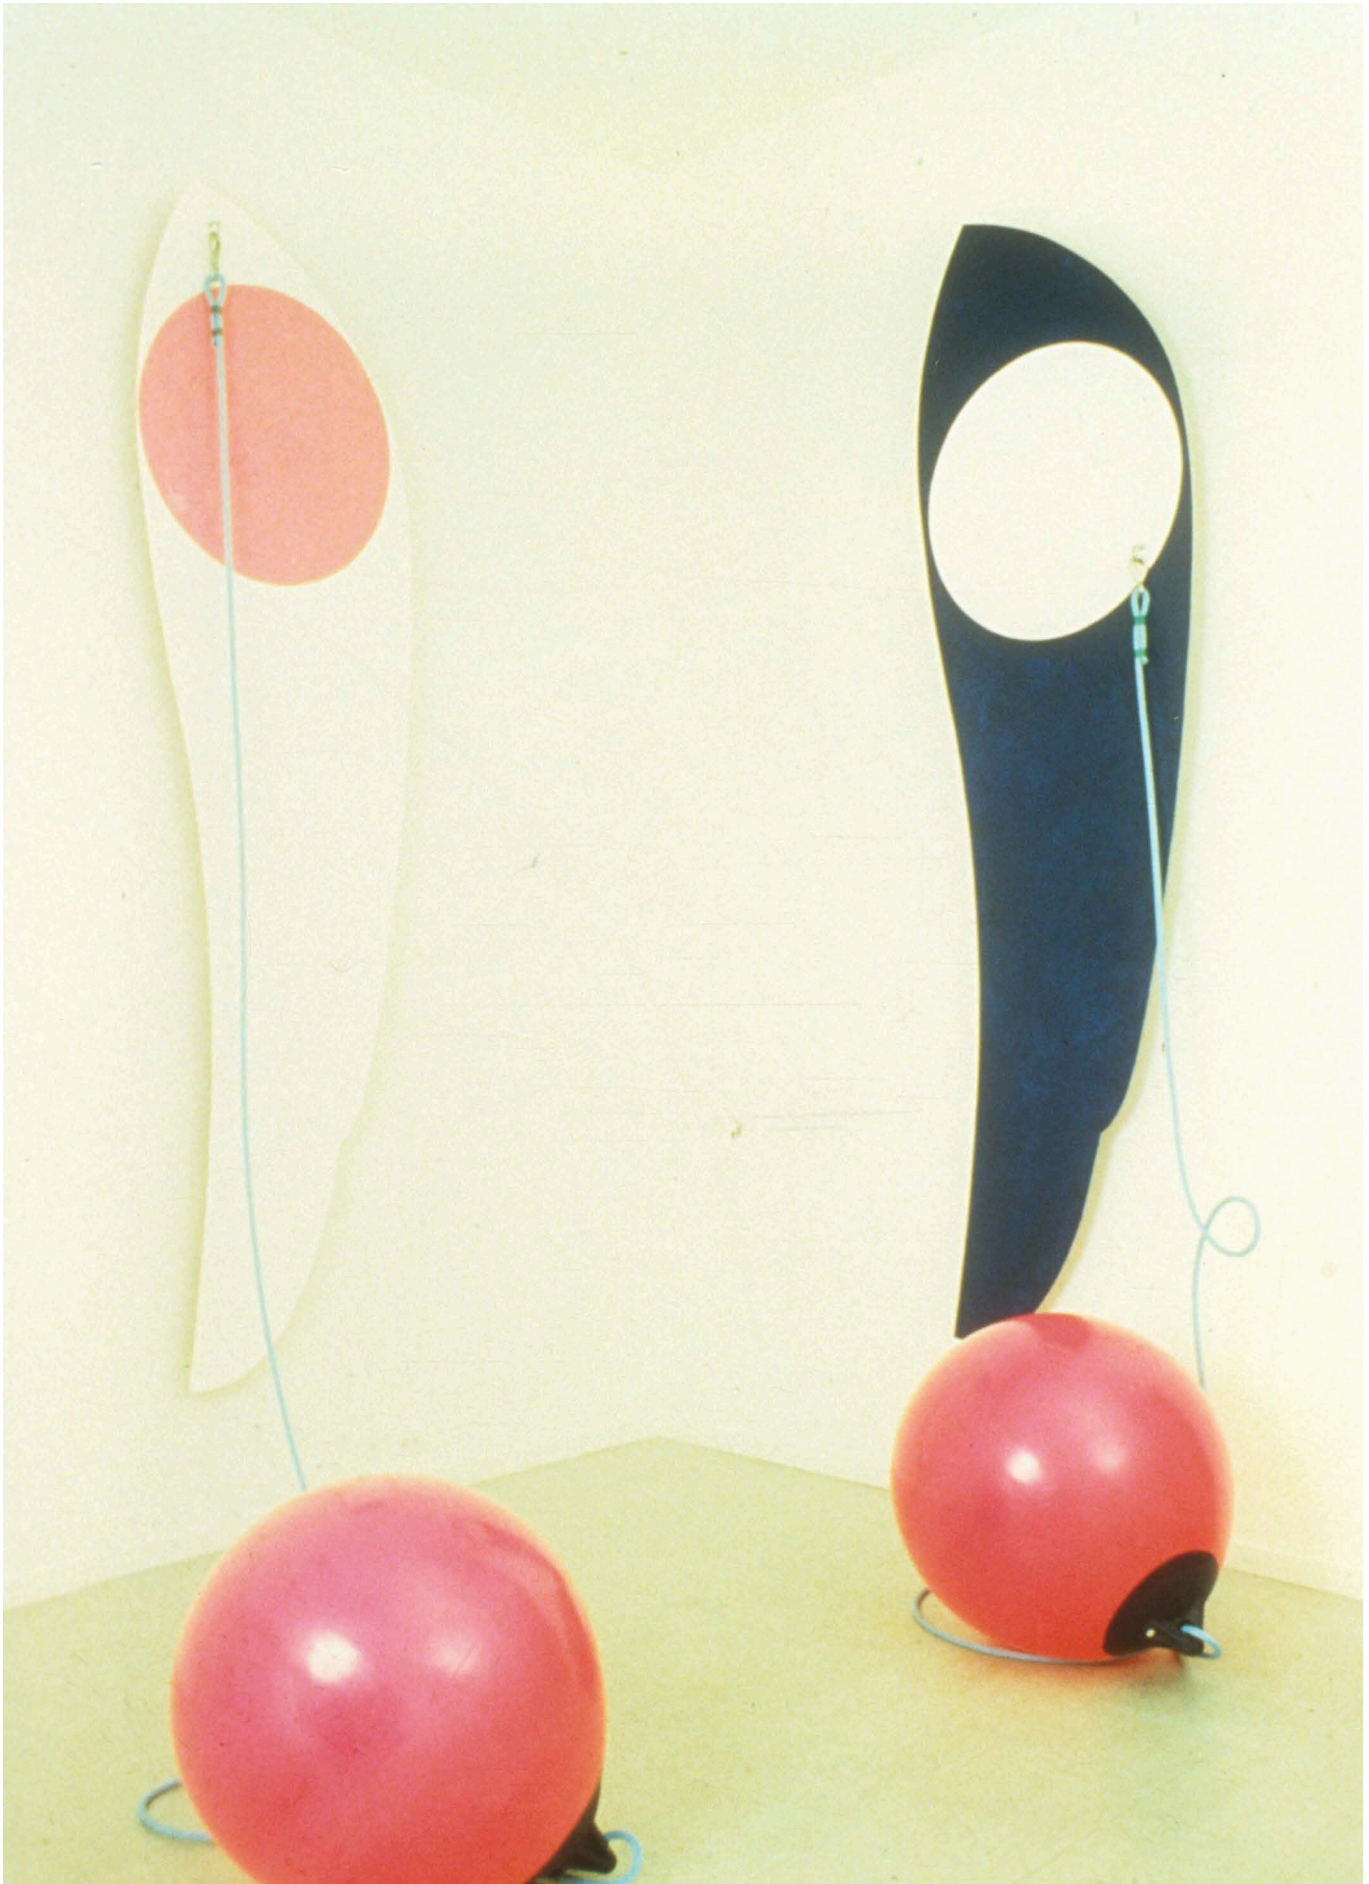

BONNIE SERIES
111"X31" ENCAUSTIC ON WOOD WITH BUOY 1988