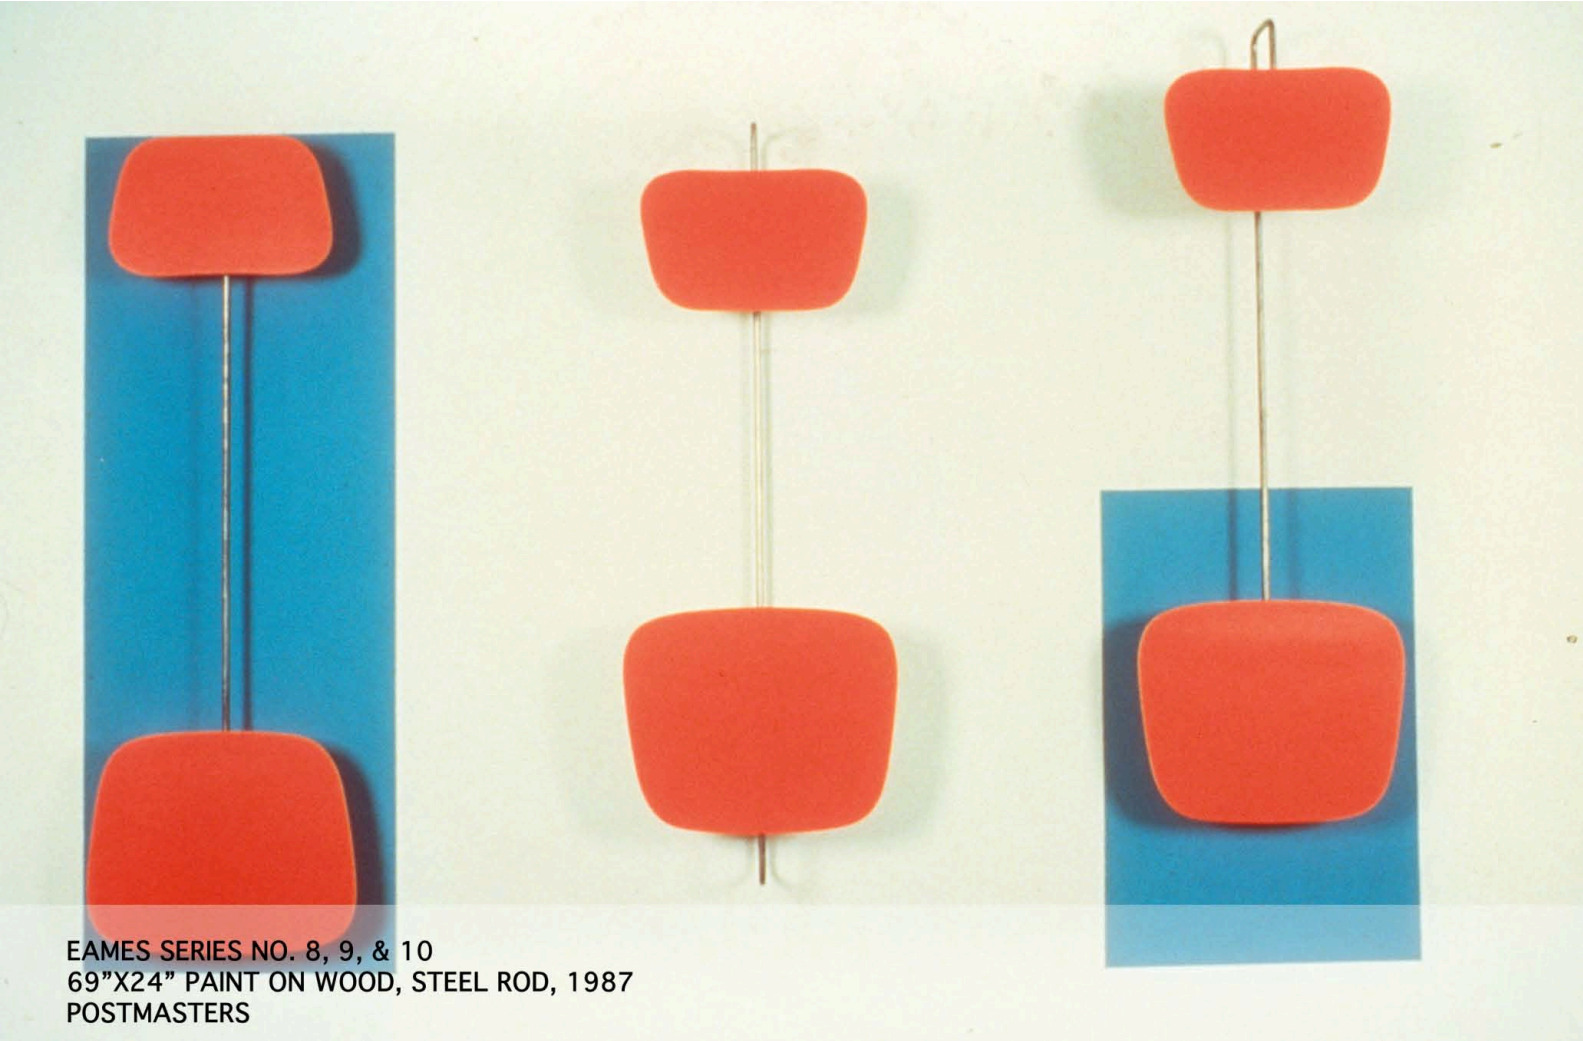

MODERN HOME SERIES, FALLING WATER 1
12'X6', ENCAUSTIC PAINT ON WOOD, 1987

"MODERN HOME SERIES" FALLING WATER II
12'X6' ALUMINUM, 1987
POSTMASTERS

TWO KEYES HOUSES
6'X2' 5/8 ALUMINUM, 1987

AMERICAN HOMES SERIES, TWO KEYES HOUSES
6'X2' 5/8 ALUMINUM, 1987

MODERN HOME SERIES, 6 KEYES HOUSES
6'X2' EACH, ENCAUSTIC PAINT ON WOOD, 1987
POSTMASTERS

MODERN HOME SERIES, COMPROMISING POSITIONS
88"X158" ENCAUSTIC PAINT AND STEEL, 1987

EAMES SERIES NO. 8, 9, & 10
69"X24" PAINT ON WOOD, STEEL ROD, 1987
POSTMASTERS

EAMES SERIES NO. 10
69"X24" PAINT, STEEL ROD, 1987
POSTMASTERS

EAMES SERIES, NO. 8
69"X24" PAINT ON WOOD, STEEL ROD, 1987
POSTMASTERS

EAMES SERIES, NO. 7
69"X24", PAINT, STEEL ROD, 1987
POSTMASTERS

BONNIE
111"X31", ENCAUSTIC ON WOOD AND BUOY 1988

BONNIE
111"X31", ENCAUSTIC ON WOOD AND BUOY 1988

BONNIE SERIES
111"X31" ENCAUSTIC ON WOOD WITH BUOY 1988

BONNIE 1
111"X31" ENCAUSTIC ON WOOD WITH BUOY, 1988