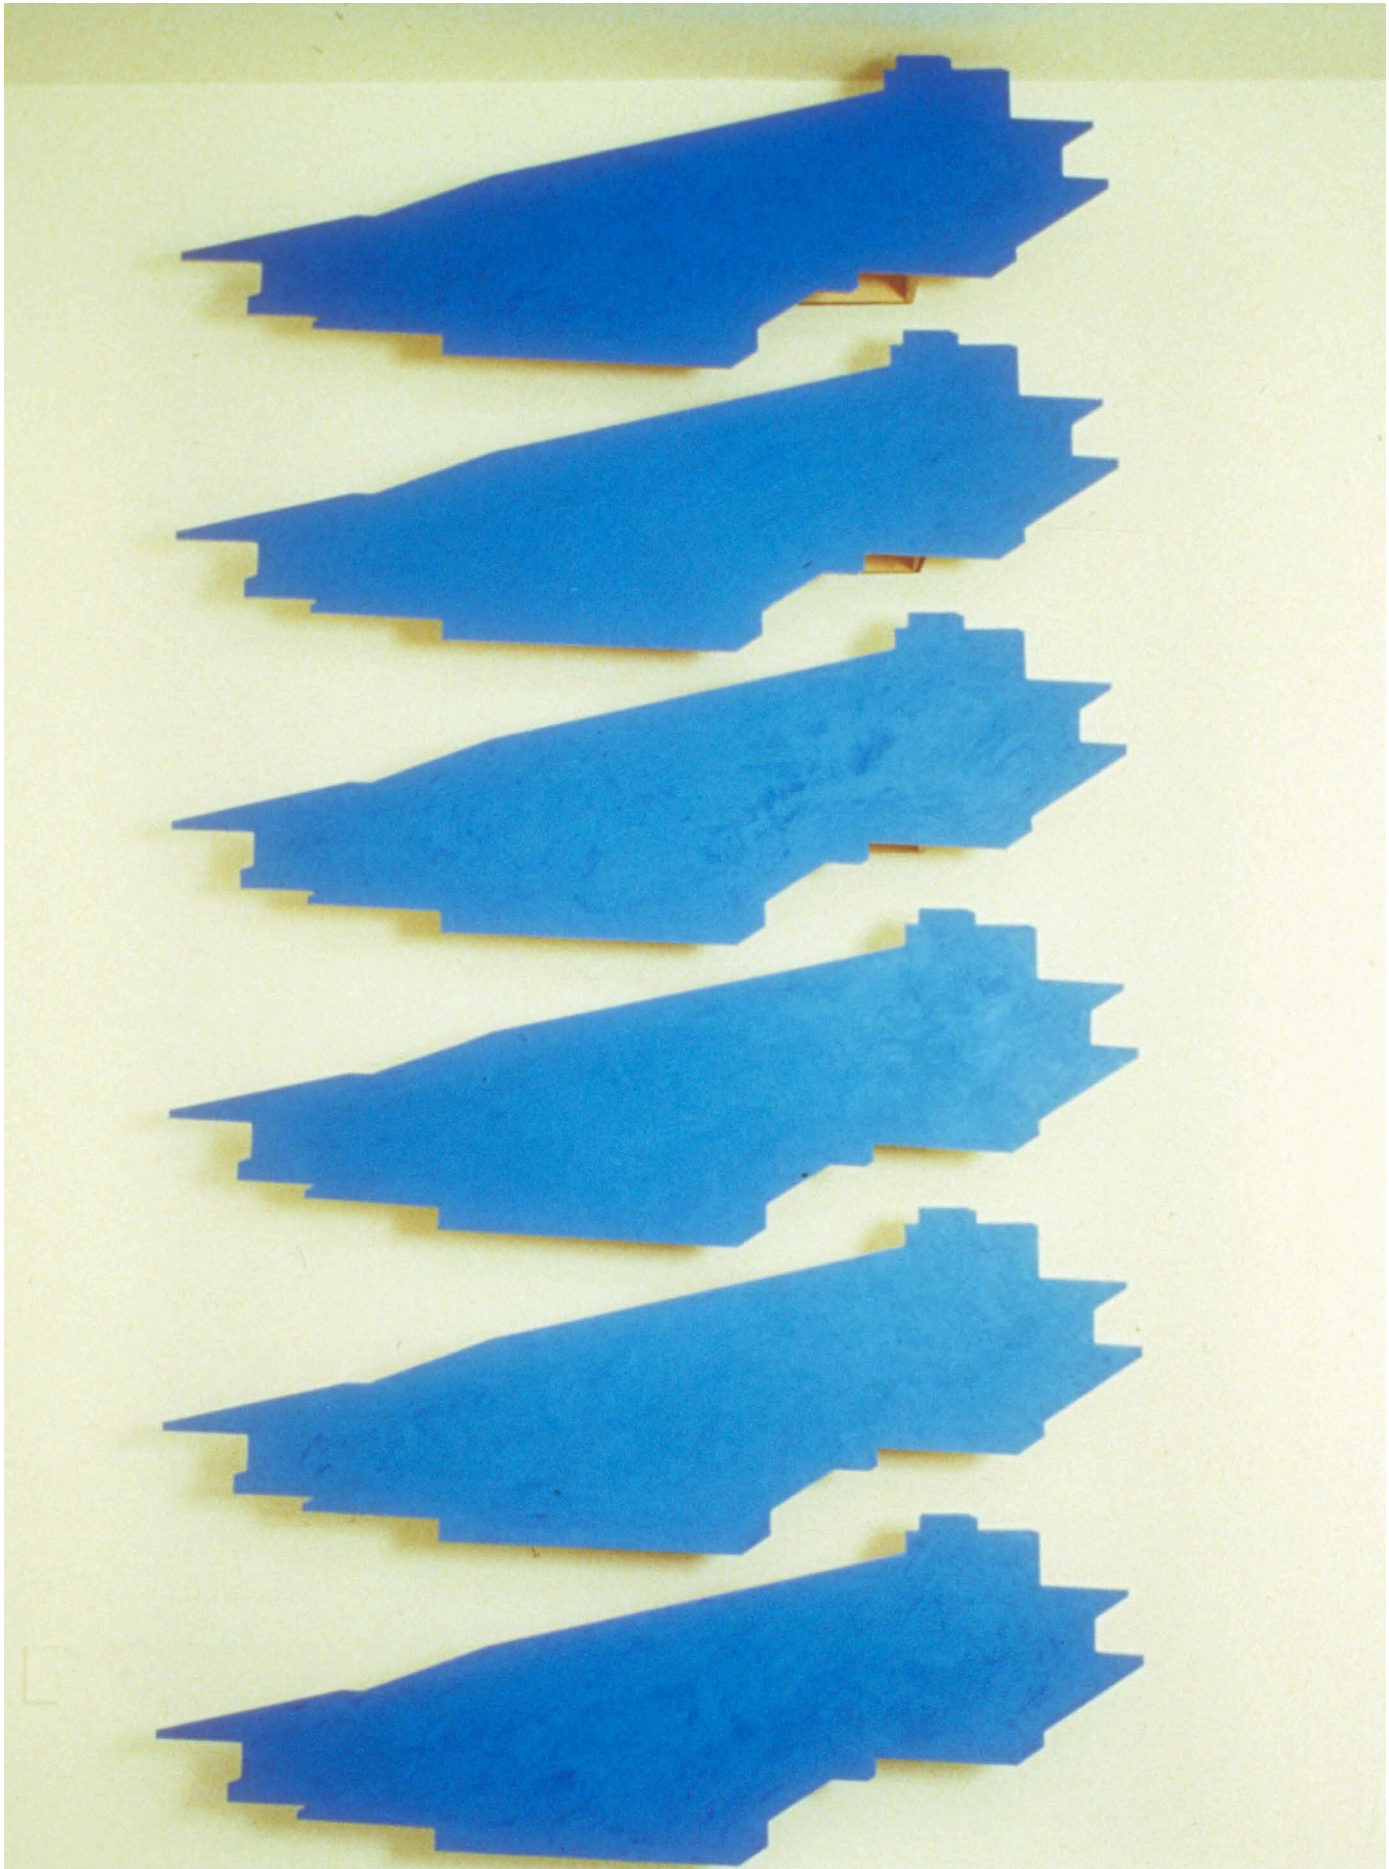

MODERN HOME SERIES, FALLING WATER 1
12'X6', ENCAUSTIC PAINT ON WOOD, 1987

"MODERN HOME SERIES" FALLING WATER II
12'X6' ALUMINUM, 1987
POSTMASTERS

TWO KEYES HOUSES
6'X2' 5/8 ALUMINUM, 1987

AMERICAN HOMES SERIES, TWO KEYES HOUSES
6'X2' 5/8 ALUMINUM, 1987

MODERN HOME SERIES, 6 KEYES HOUSES
6'X2' EACH, ENCAUSTIC PAINT ON WOOD, 1987
POSTMASTERS

MODERN HOME SERIES, COMPROMISING POSITIONS
88"X158" ENCAUSTIC PAINT AND STEEL, 1987

EAMES SERIES NO. 8, 9, & 10
69"X24" PAINT ON WOOD, STEEL ROD, 1987
POSTMASTERS

EAMES SERIES NO. 10
69"X24" PAINT, STEEL ROD, 1987
POSTMASTERS

EAMES SERIES, NO. 8
69"X24" PAINT ON WOOD, STEEL ROD, 1987
POSTMASTERS

EAMES SERIES, NO. 7
69"X24", PAINT, STEEL ROD, 1987
POSTMASTERS

BONNIE
111"X31", ENCAUSTIC ON WOOD AND BUOY 1988

BONNIE
111"X31", ENCAUSTIC ON WOOD AND BUOY 1988

BONNIE SERIES
111"X31" ENCAUSTIC ON WOOD WITH BUOY 1988

BONNIE 1
111"X31" ENCAUSTIC ON WOOD WITH BUOY, 1988