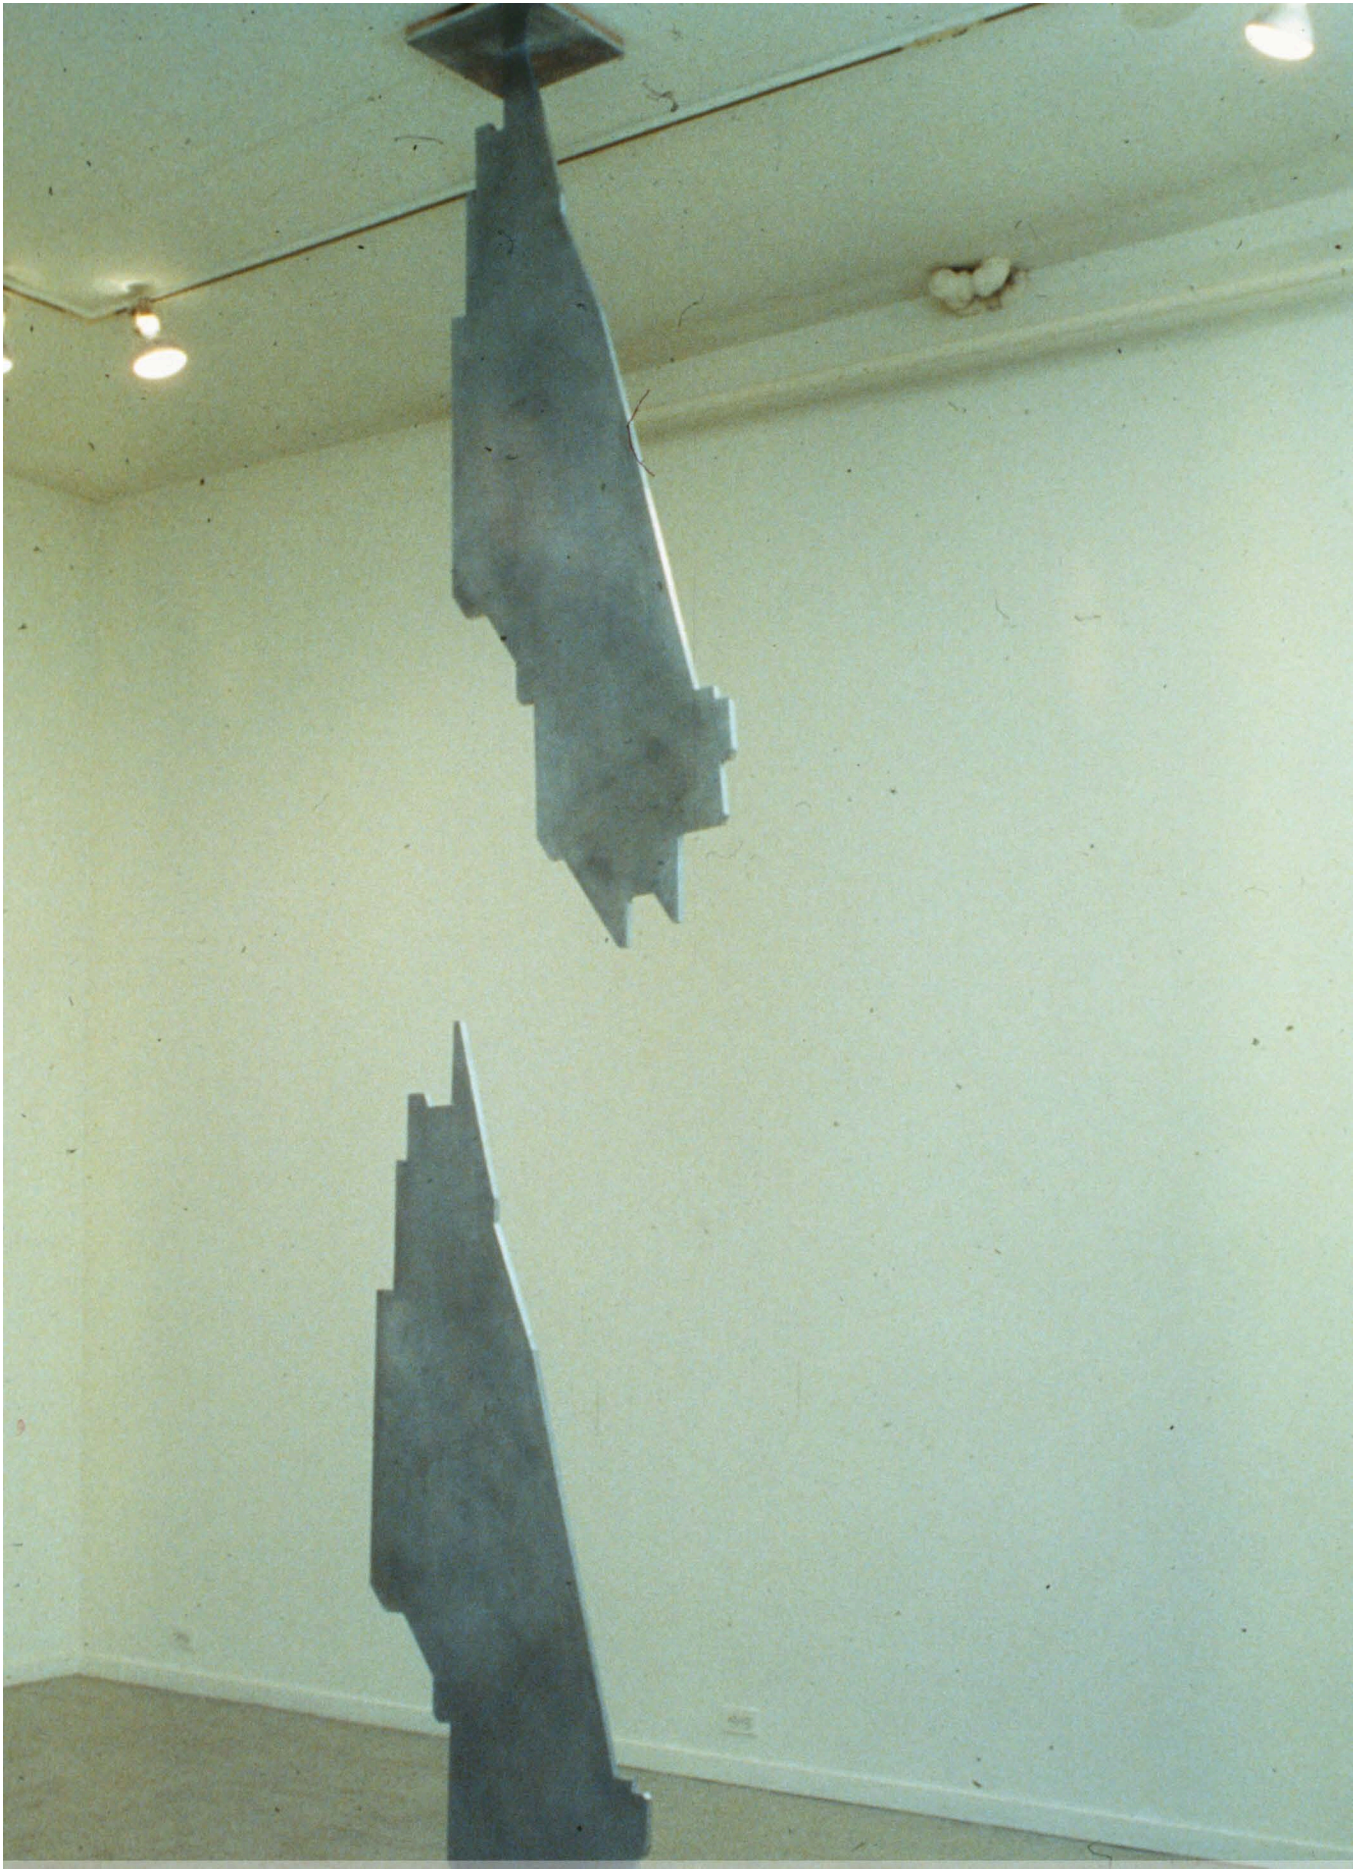

MODERN HOME SERIES, FALLING WATER 1
12'X6', ENCAUSTIC PAINT ON WOOD, 1987

"MODERN HOME SERIES" FALLING WATER II
12'X6' ALUMINUM, 1987
POSTMASTERS

TWO KEYES HOUSES
6'X2' 5/8 ALUMINUM, 1987

AMERICAN HOMES SERIES, TWO KEYES HOUSES
6'X2' 5/8 ALUMINUM, 1987

MODERN HOME SERIES, 6 KEYES HOUSES
6'X2' EACH, ENCAUSTIC PAINT ON WOOD, 1987
POSTMASTERS

MODERN HOME SERIES, COMPROMISING POSITIONS
88"X158" ENCAUSTIC PAINT AND STEEL, 1987

EAMES SERIES NO. 8, 9, & 10
69"X24" PAINT ON WOOD, STEEL ROD, 1987
POSTMASTERS

EAMES SERIES NO. 10
69"X24" PAINT, STEEL ROD, 1987
POSTMASTERS

EAMES SERIES, NO. 8
69"X24" PAINT ON WOOD, STEEL ROD, 1987
POSTMASTERS

EAMES SERIES, NO. 7
69"X24", PAINT, STEEL ROD, 1987
POSTMASTERS

BONNIE
111"X31", ENCAUSTIC ON WOOD AND BUOY 1988