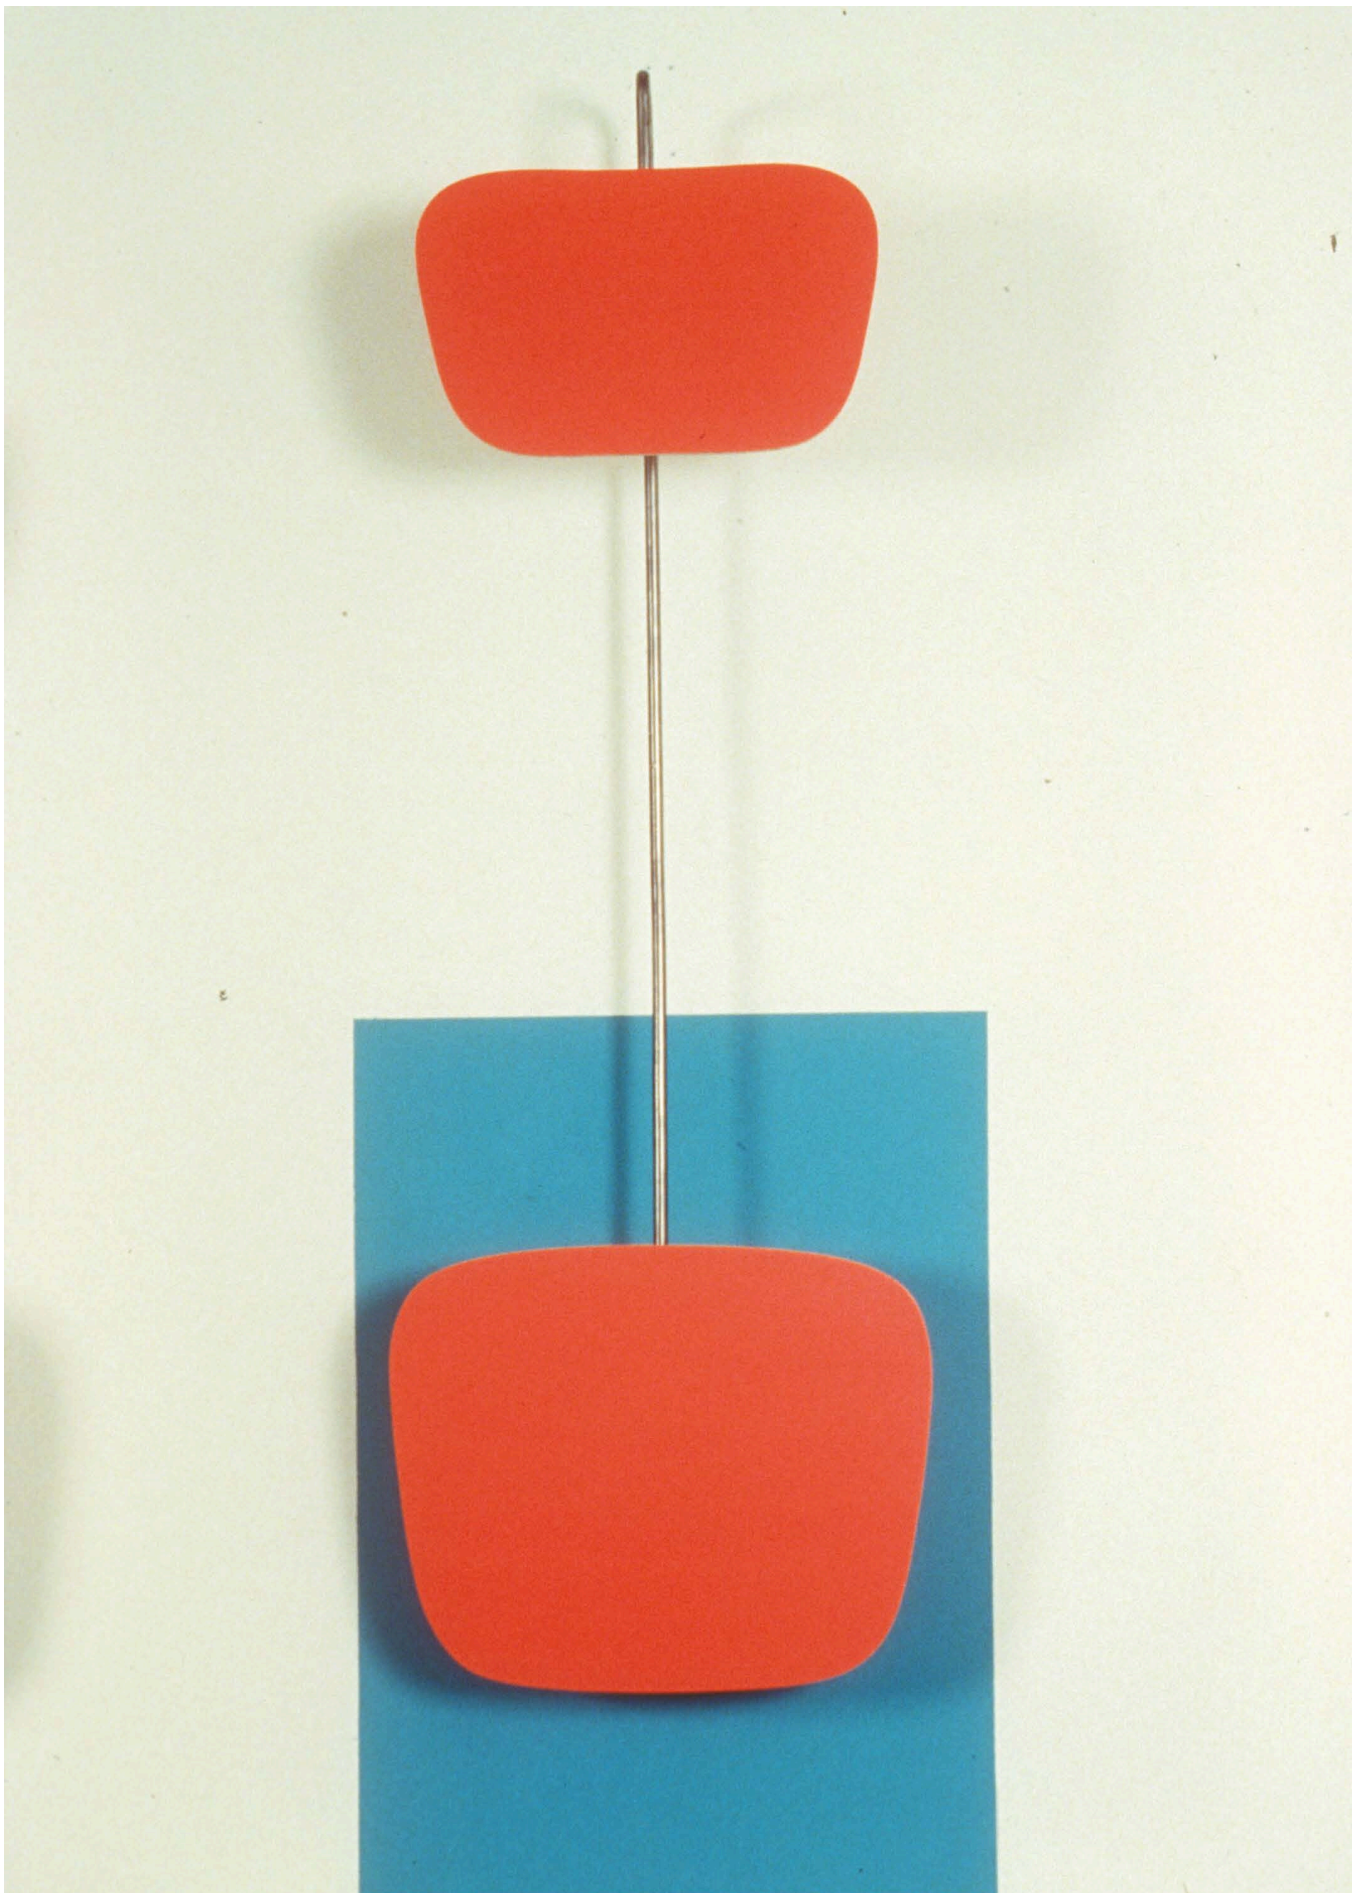

MODERN HOME SERIES, FALLING WATER 1
12'X6', ENCAUSTIC PAINT ON WOOD, 1987

"MODERN HOME SERIES" FALLING WATER II
12'X6' ALUMINUM, 1987
POSTMASTERS

TWO KEYES HOUSES
6'X2' 5/8 ALUMINUM, 1987

AMERICAN HOMES SERIES, TWO KEYES HOUSES
6'X2' 5/8 ALUMINUM, 1987

MODERN HOME SERIES, 6 KEYES HOUSES
6'X2' EACH, ENCAUSTIC PAINT ON WOOD, 1987
POSTMASTERS

MODERN HOME SERIES, COMPROMISING POSITIONS
88"X158" ENCAUSTIC PAINT AND STEEL, 1987

EAMES SERIES NO. 8, 9, & 10
69"X24" PAINT ON WOOD, STEEL ROD, 1987
POSTMASTERS

EAMES SERIES NO. 10
69"X24" PAINT, STEEL ROD, 1987
POSTMASTERS

EAMES SERIES, NO. 8
69"X24" PAINT ON WOOD, STEEL ROD, 1987
POSTMASTERS

EAMES SERIES, NO. 7
69"X24", PAINT, STEEL ROD, 1987
POSTMASTERS

BONNIE
111"X31", ENCAUSTIC ON WOOD AND BUOY 1988

BONNIE
111"X31", ENCAUSTIC ON WOOD AND BUOY 1988

BONNIE SERIES
111"X31" ENCAUSTIC ON WOOD WITH BUOY 1988

BONNIE 1
111"X31" ENCAUSTIC ON WOOD WITH BUOY, 1988