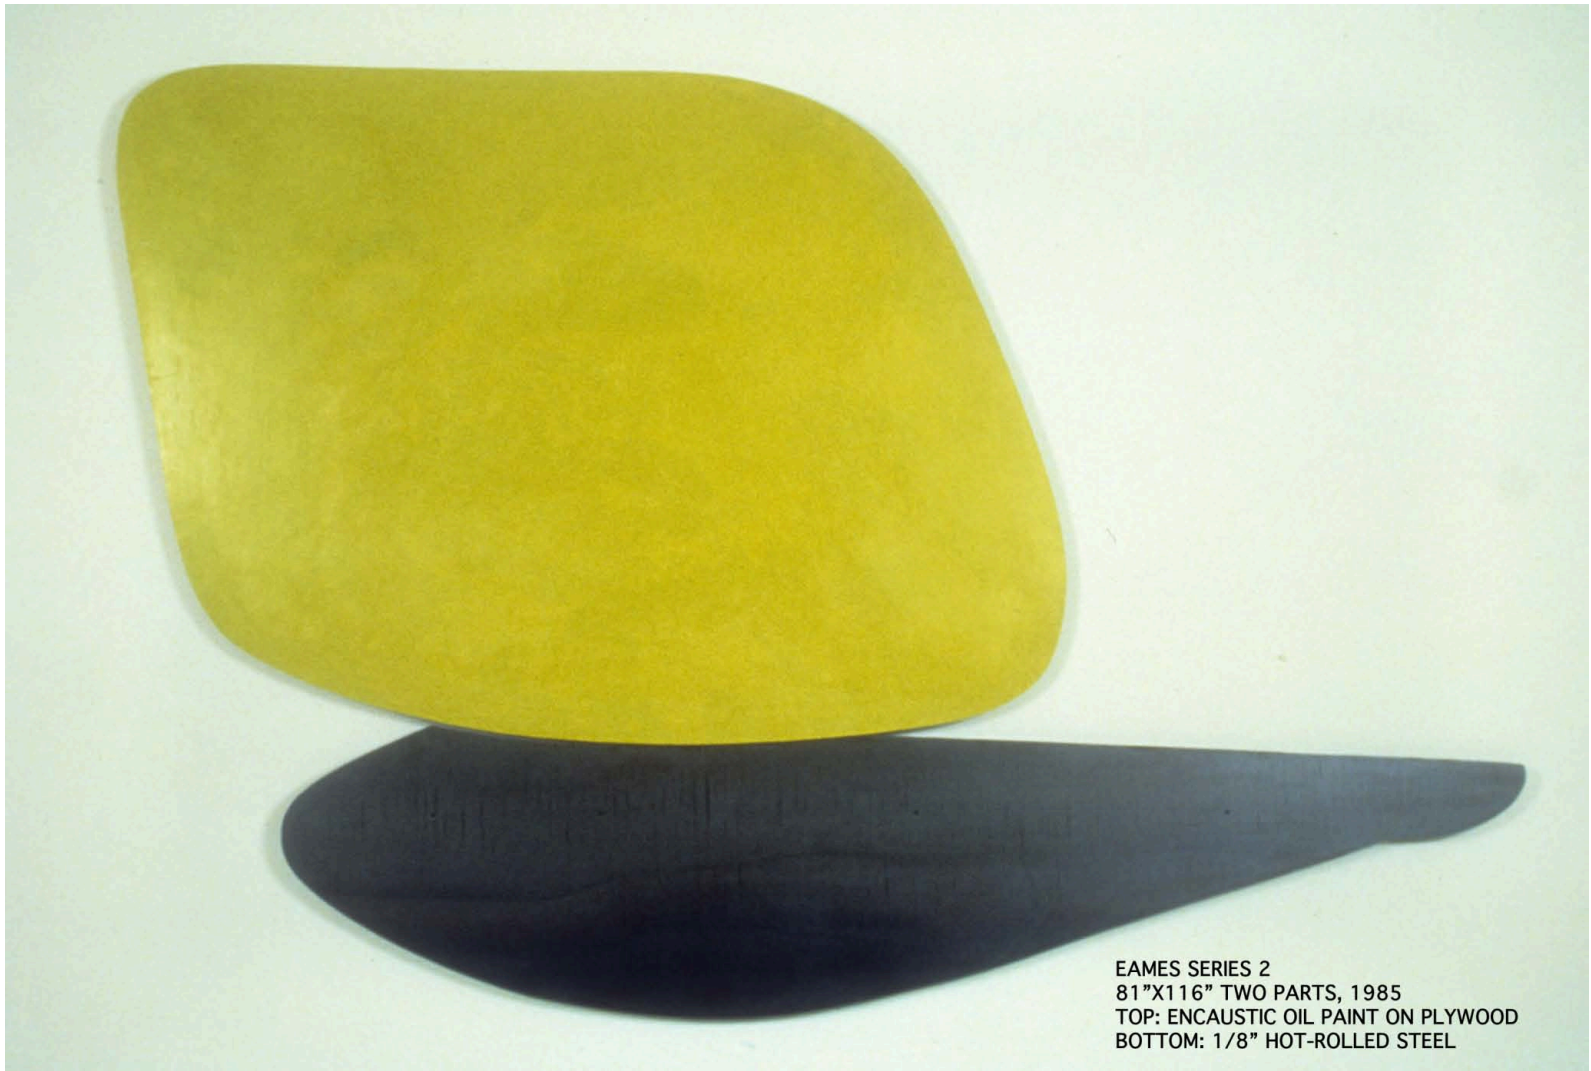

MODERN HOME SERIES, BOOMER HOUSE
55"X140" STEEL AND ENCAUSTIC ON WOOD, 1985

MODERN HOME SERIES
8'X10', 2 PANELS, ENCAUSTIC OIL PAINT ON WOOD, 1985

MODERN HOME SERIES, UNTITLED NO. 1
25"X78" EACH, 1985
LEFT: STEEL
RIGHT: ENCAUSTIC OIL PAINT ON WOOD

MODERN HOME SERIES, SPLIT LEVEL MAGIC
91"X120" HOT-ROLLED STEEL, 1985
POSTMASTERS

EAMES SERIES INSTALLATION VIEW
ENCAUSTIC OIL PAINT ON PLYWOOD
1/8" HOT-ROLLED STEEL, 1985

EAMES SERIES INSTALLATION VIEW
81"X108" TWO PARTS, 1985
ENCAUSTIC OIL PAINT ON PLYWOOD
1/8" HOT-ROLLED STEEL

EAMES SERIES INSTALLATION VIEW
81"X108" TWO PARTS, 1985
ENCAUSTIC OIL PAINT ON PLYWOOD
1/8" HOT-ROLLED STEEL

EAMES SERIES 2
81"X116" TWO PARTS, 1985
TOP: ENCAUSTIC OIL PAINT ON PLYWOOD
BOTTOM: 1/8" HOT-ROLLED STEEL