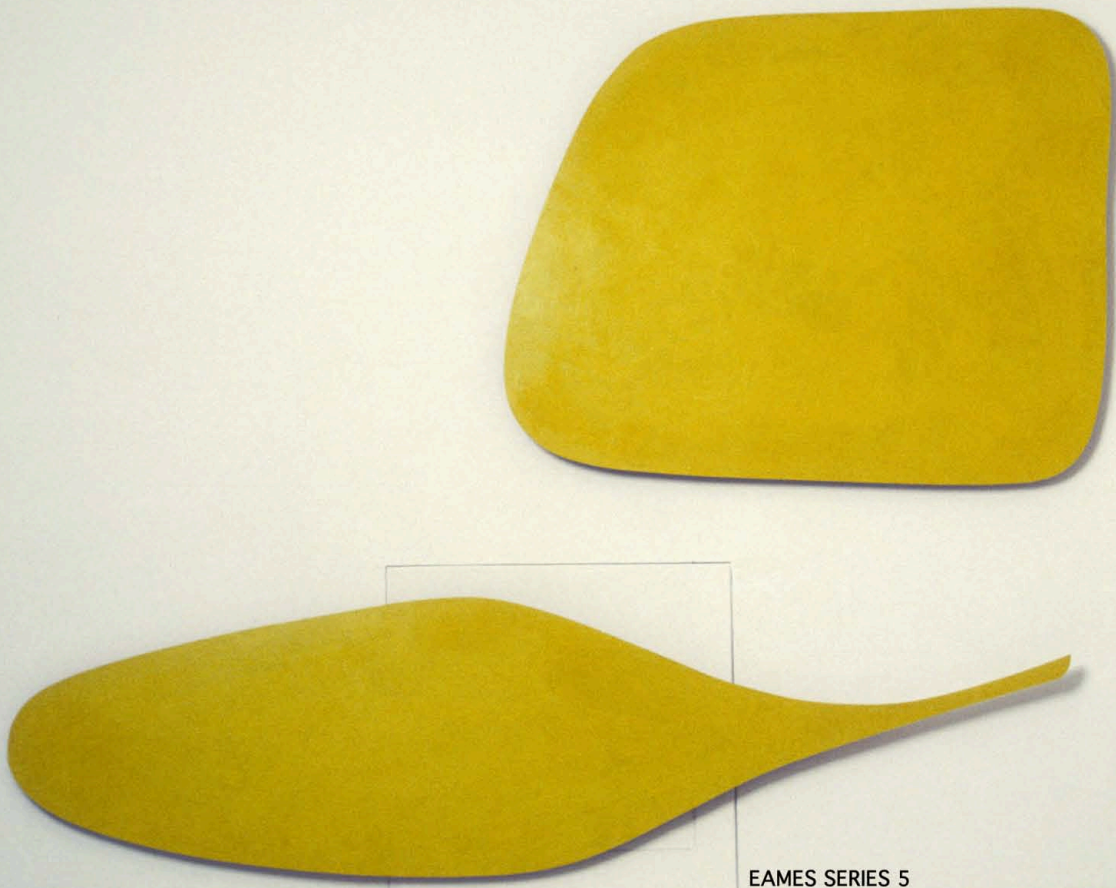

EAMES SERIES 5
69"X84" TWO PARTS ENCAUSTIC OIL PAINT ON PLYWOOD, 1986