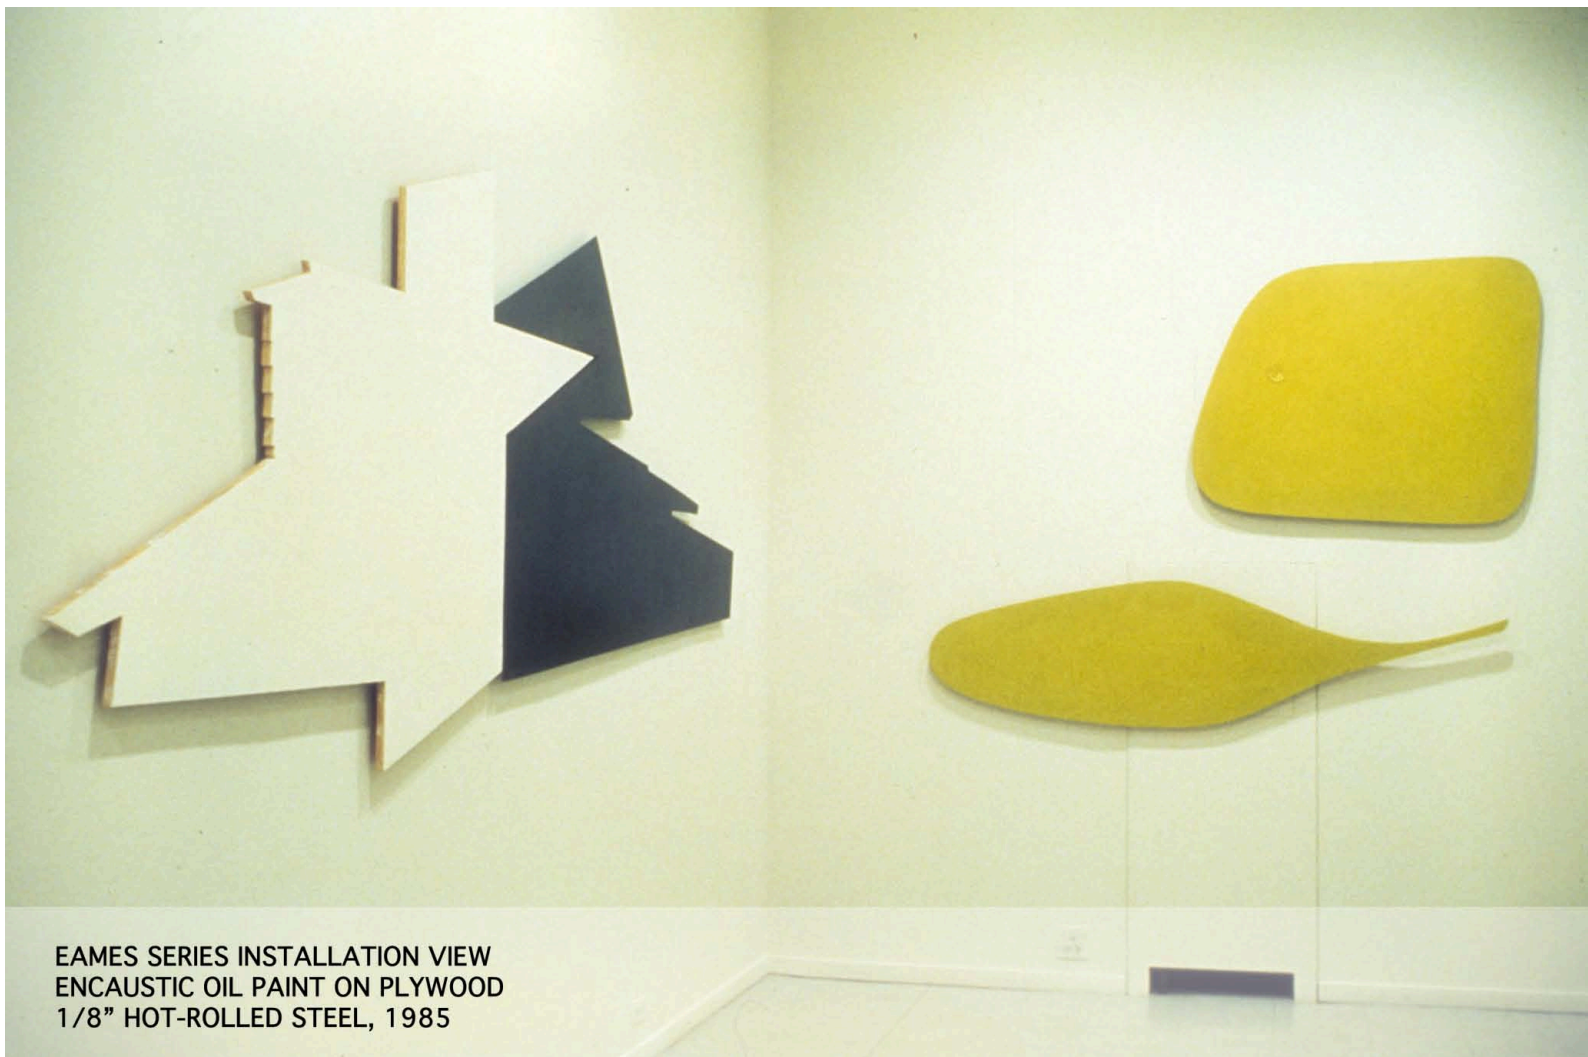

MODERN HOME SERIES, BOOMER HOUSE
55"X140" STEEL AND ENCAUSTIC ON WOOD, 1985

MODERN HOME SERIES
8'X10', 2 PANELS, ENCAUSTIC OIL PAINT ON WOOD, 1985

MODERN HOME SERIES, UNTITLED NO. 1
25"X78" EACH, 1985
LEFT: STEEL
RIGHT: ENCAUSTIC OIL PAINT ON WOOD

MODERN HOME SERIES, SPLIT LEVEL MAGIC
91"X120" HOT-ROLLED STEEL, 1985
POSTMASTERS

EAMES SERIES INSTALLATION VIEW
ENCAUSTIC OIL PAINT ON PLYWOOD
1/8" HOT-ROLLED STEEL, 1985

EAMES SERIES INSTALLATION VIEW
81"X108" TWO PARTS, 1985
ENCAUSTIC OIL PAINT ON PLYWOOD
1/8" HOT-ROLLED STEEL

EAMES SERIES INSTALLATION VIEW
81"X108" TWO PARTS, 1985
ENCAUSTIC OIL PAINT ON PLYWOOD
1/8" HOT-ROLLED STEEL

EAMES SERIES 2
81"X116" TWO PARTS, 1985
TOP: ENCAUSTIC OIL PAINT ON PLYWOOD
BOTTOM: 1/8" HOT-ROLLED STEEL