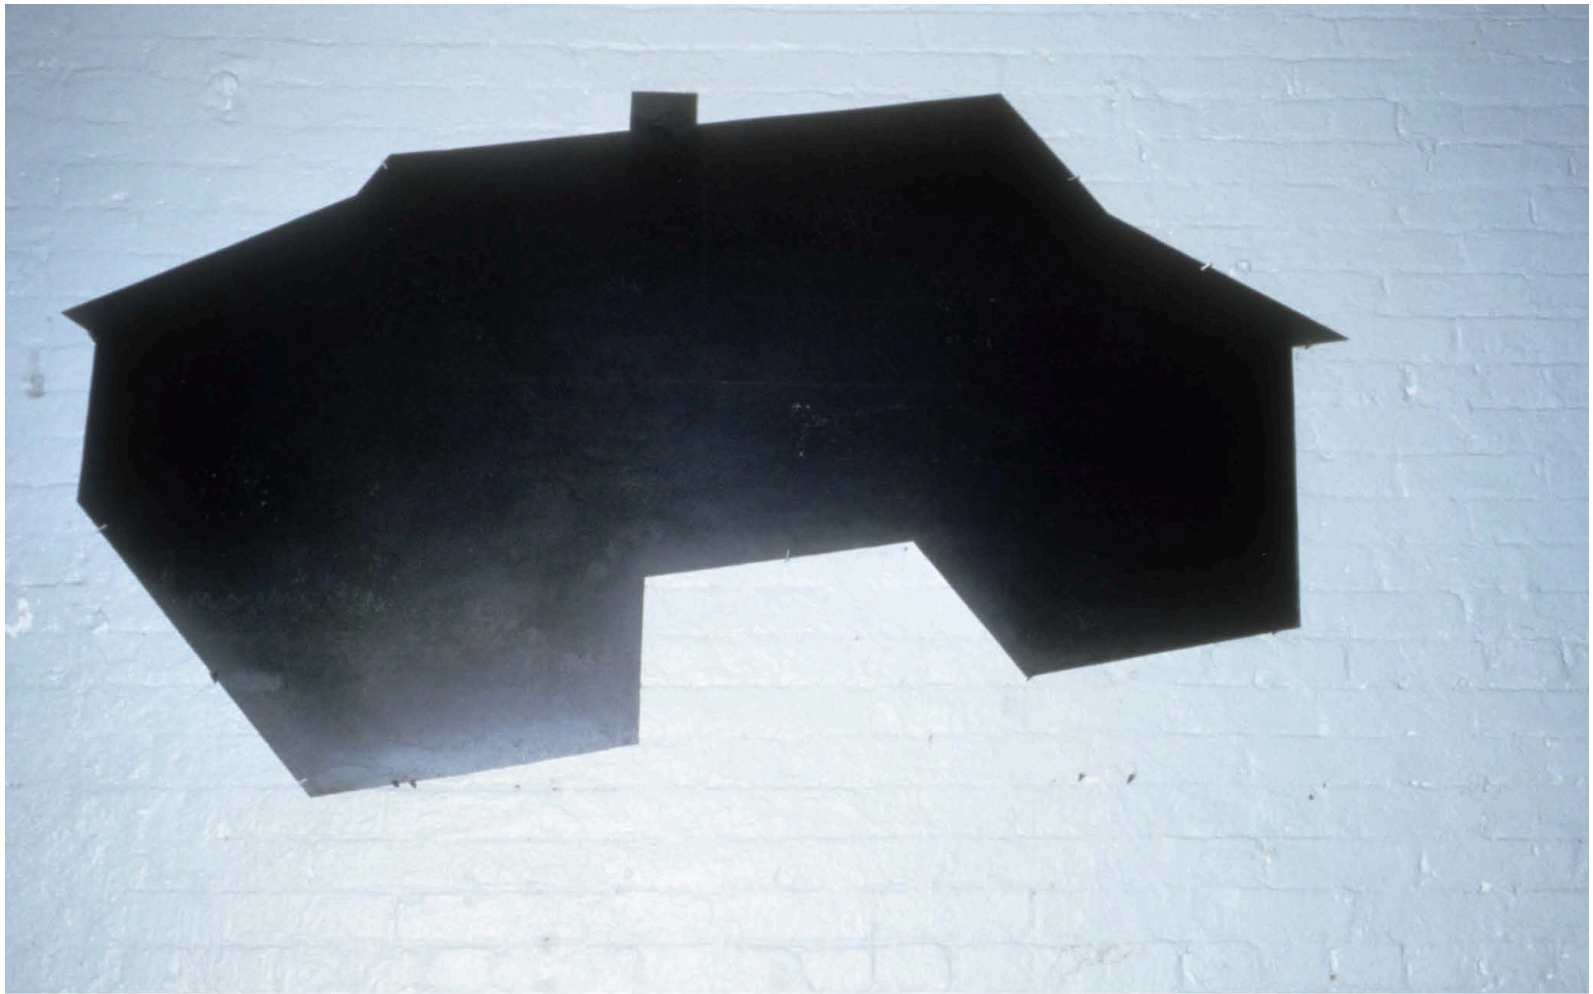

MODERN HOME SERIES, BOOMER HOUSE
55"X140" STEEL AND ENCAUSTIC ON WOOD, 1985

MODERN HOME SERIES
8'X10', 2 PANELS, ENCAUSTIC OIL PAINT ON WOOD, 1985

MODERN HOME SERIES, UNTITLED NO. 1
25"X78" EACH, 1985
LEFT: STEEL
RIGHT: ENCAUSTIC OIL PAINT ON WOOD

EAMES SERIES 4
68"X84" TWO SECTIONS, 1986
1/8" HOT-ROLLED STEEL

TWO FLYING SAUCERS
10'X10' ENCAUSTIC PAINT ON WOOD,
1/8" COLD-ROLL METAL TOP, 1985

MODERN HOME SERIES
56"X94" TWO PARTS, 1/8" HOT-ROLLED STEEL, 1985

MODERN HOME SERIES
2'X4' TWO PARTS, 1/8" HOT-ROLLED STEEL, 1984

MODERN HOME SERIES
TWO PARTS, 1/8" HOT-ROLLED STEEL, 1985

MODERN HOME SERIES
3'X6', 1/8" COLD-ROLLED STEEL, 1985

SERIES OF FOUR SHOTS EAMES CHAIR
SILVER PRINT, CIRCA 1963
MARC TAUSS