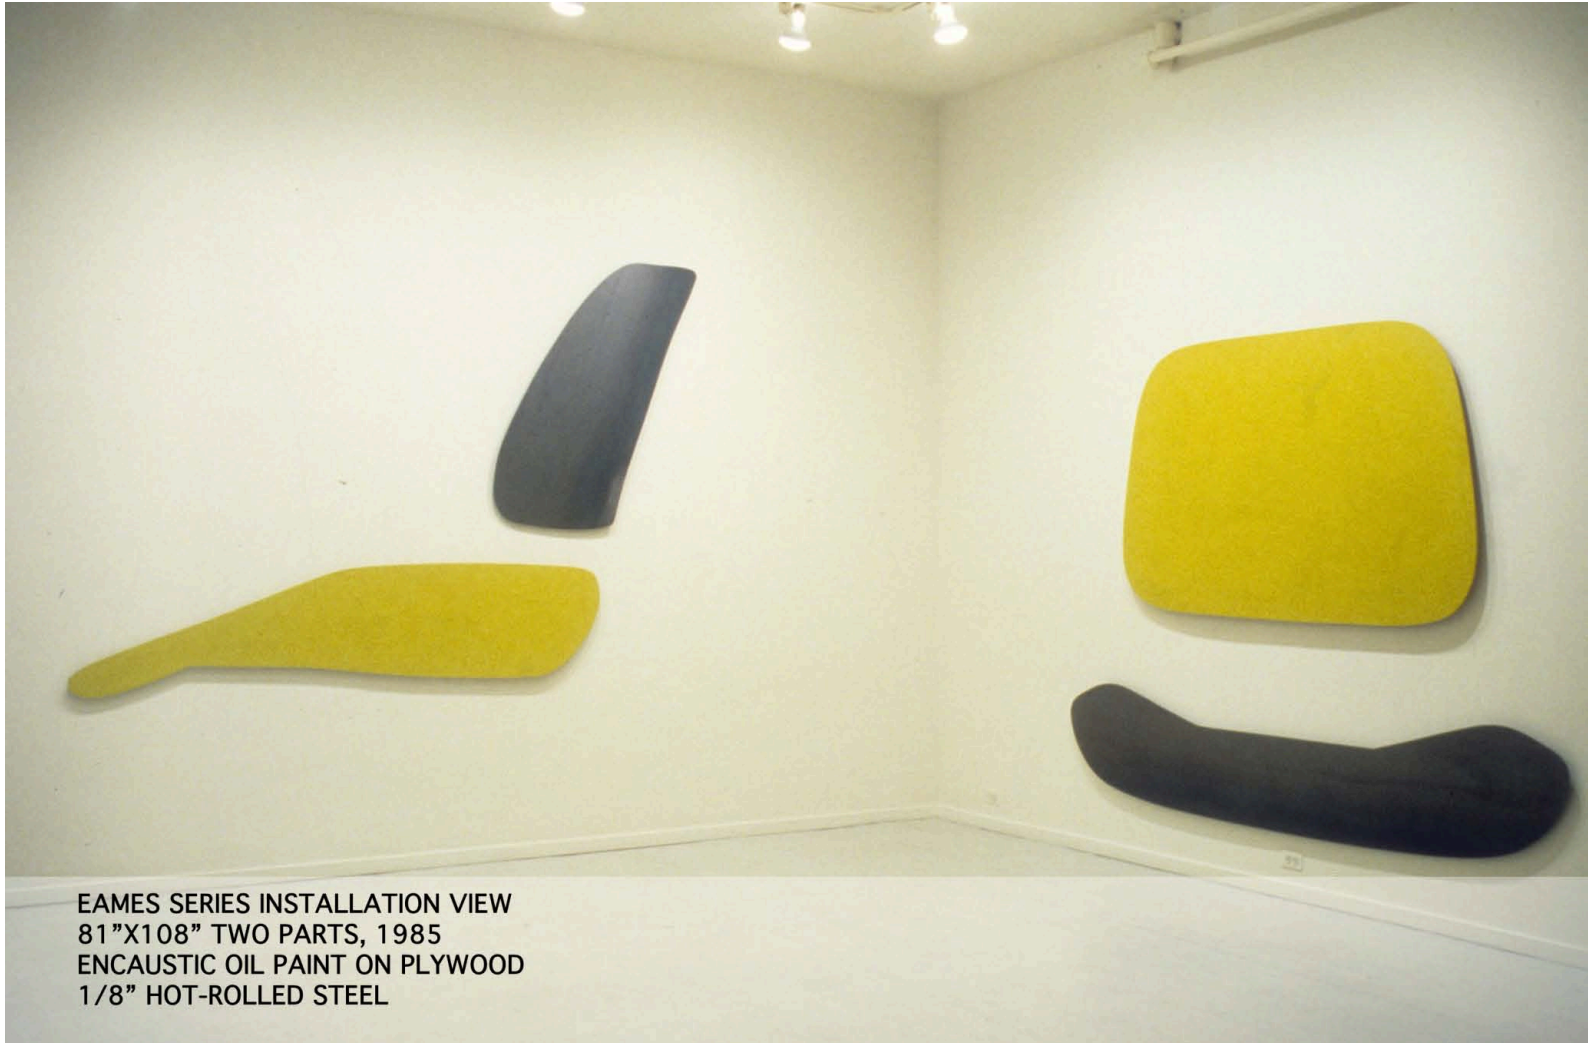

MODERN HOME SERIES, BOOMER HOUSE
55"X140" STEEL AND ENCAUSTIC ON WOOD, 1985

MODERN HOME SERIES
8'X10', 2 PANELS, ENCAUSTIC OIL PAINT ON WOOD, 1985

MODERN HOME SERIES, UNTITLED NO. 1
25"X78" EACH, 1985
LEFT: STEEL
RIGHT: ENCAUSTIC OIL PAINT ON WOOD

MODERN HOME SERIES, SPLIT LEVEL MAGIC
91"X120" HOT-ROLLED STEEL, 1985
POSTMASTERS

EAMES SERIES INSTALLATION VIEW
ENCAUSTIC OIL PAINT ON PLYWOOD
1/8" HOT-ROLLED STEEL, 1985

EAMES SERIES INSTALLATION VIEW
81"X108" TWO PARTS, 1985
ENCAUSTIC OIL PAINT ON PLYWOOD
1/8" HOT-ROLLED STEEL