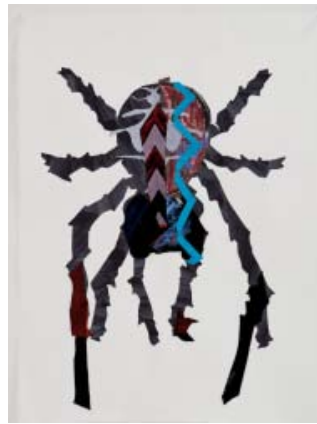

**Perform
(Spidery Movement)**
2011
mixed media on paper
30 x 22 inches