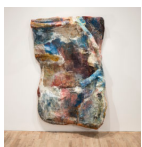

2016

fiberglass, resin, wood, hardware, oil enamel, and acrylic
52 x 35 x 37 inches

Slumpie 31 – Wet Bar Standing

2017

fiberglass, resin, wood, hardware, oil enamel, and acrylic
49 x 28 x 28 inches

Slumpie 32 – Privacy

2017

fiberglass, resin, wood, hardware, oil enamel, and acrylic
28 x 58 x 42 inches

Slumpie 90 – Classical Wall

2018

fiberglass, resin, wood, hardware, oil enamel, and acrylic
75 x 51 x 17 inches

Baby Wall Slumpie 302