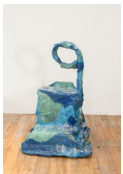

POSTMASTERS

postmasters 54 franklin street nyc 10013 212 727 3323

postmastersart.com

postmasters@thing.net

February 17 – March 31, 2018

JILLIAN MAYER

Post Posture

Slumpie 3 – Q Chair

2016

fiberglass, resin, wood, hardware, oil enamel, and acrylic
52 x 35 x 37 inches

Slumpie 31 – Wet Bar Standing

2017

fiberglass, resin, wood, hardware, oil enamel, and acrylic
49 x 28 x 28 inches

Slumpie 32 – Privacy