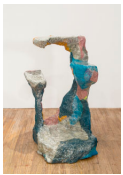

POSTMASTERS

postmasters 54 franklin street nyc 10013 212 727 3323

postmastersart.com

postmasters@thing.net

February 17 – March 31, 2018

JILLIAN MAYER

Post Posture

Slumpie 3 – Q Chair

2016

fiberglass, resin, wood, hardware, oil enamel, and acrylic
52 x 35 x 37 inches

Slumpie 31 – Wet Bar Standing

2017

fiberglass, resin, wood, hardware, oil enamel, and acrylic
49 x 28 x 28 inches

Slumpie 32 – Privacy