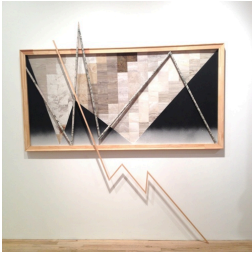

2014

wood, epoxy on cement, paint samples, contact paper, paint,
72.5 x 72.5 x 12 inches

Morning composition #072

2014

paint samples on canvas, wood, cement, bubble wrap, electric light,
contact paper, paper, tape
13'6" (the height of the gallery) x 88.5 x 81 inches (size variable)

Walking to Work #10471

2014

paint samples on wood
17 x 17 x 73 inches

Thought #003

2014

wood
118 x 86 x 7 inches (size variable)

Remembered Something at 5pm

2014
contact paper
27 x 5 inches x 12 feet (size variable)

Making a Budget at 11am

2014
linoleum tile samples, wood, spray paint on canvas, paper
78 x 87 x 2

Thought #027

2014
cement, wood, plastic cups, paint samples, tape, glue
37 x 13 x 31 inches (size variable)