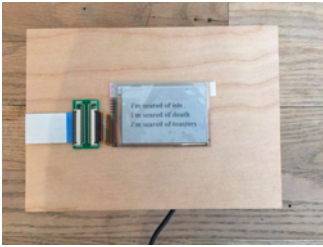

i'm scared of

2015/2016

custom wood enclosure, raspberry pi, adafruit pervasive visions 2.7" display kit, ribbon cable extender, edimax 150mbps adaptor, 5.1v 6' microusb power cable, 10ft premium ultraflat cat 6 patch cable, 16gb sandisk microsd card
7 x 5 x 2 inches
edition of 3