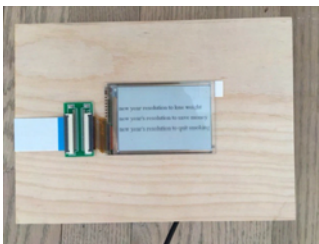

new year resolution to

2015/2016

custom wood enclosure, raspberry pi, adafruit pervasive visions 2.7" display kit, ribbon cable extender, edimax 150mbps adaptor, 5.1v 6' microusb power cable, 10ft premium ultraflat cat 6 patch cable, 16gb sandisk microsd card
7 x 5 x 2 inches
edition of 3