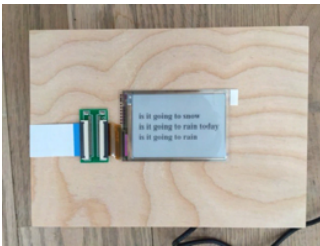

where can i sell my

2015/2016

custom wood enclosure, raspberry pi, adafruit pervasive visions 2.7" display kit, ribbon cable extender, edimax 150mbps adaptor, 5.1v 6' microusb power cable, 10ft premium ultraflat cat 6 patch cable, 16gb sandisk microsd card
30 x 23 inches
edition of 3