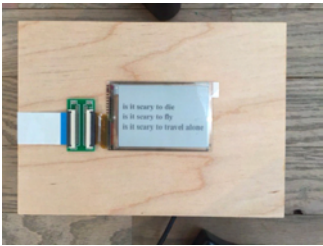

is it scary to

2015/2016

custom wood enclosure, raspberry pi, adafruit pervasive visions 2.7" display kit, ribbon cable extender, edimax 150mbps adaptor, 5.1v 6' microusb power cable, 10ft premium ultraflat cat 6 patch cable, 16gb sandisk microsd card
30 x 23 inches
edition of 3