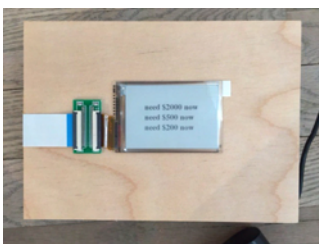

need $

2015/2016

custom wood enclosure, raspberry pi, adafruit pervasive visions 2.7" display kit, ribbon cable extender, edimax 150mbps adaptor, 5.1v 6' microusb power cable, 10ft premium ultraflat cat 6 patch cable, 16gb sandisk microsd card
7 x 5 x 2 inches
edition of 3