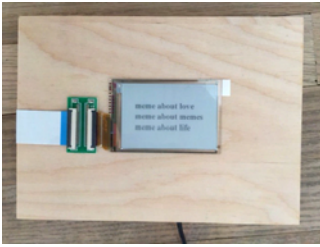

meme about

2015/2016

custom wood enclosure, raspberry pi, adafruit pervasive visions 2.7" display kit, ribbon cable extender, edimax 150mbps adaptor, 5.1v 6' microusb power cable, 10ft premium ultraflat cat 6 patch cable, 16gb sandisk microsd card
7 x 5 x 2 inches
edition of 3