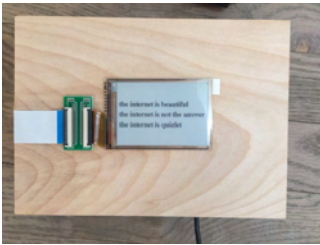

the internet is

2015/2016

custom wood enclosure, raspberry pi, adafruit pervasive visions 2.7" display kit, ribbon cable extender, edimax 150mbps adaptor, 5.1v 6' microusb power cable, 10ft premium ultraflat cat 6 patch cable, 16gb sandisk microsd card
7 x 5 x 2 inches
edition of 3