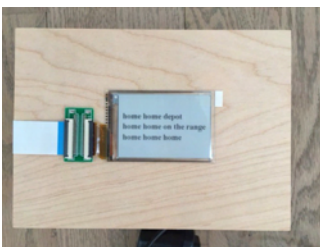

home home

2015/2016

custom wood enclosure, raspberry pi, adafruit pervasive visions 2.7" display kit, ribbon cable extender, edimax 150mbps adaptor, 5.1v 6' microusb power cable, 10ft premium ultraflat cat 6 patch cable, 16gb sandisk microsd card
7 x 5 x 2 inches
edition of 3